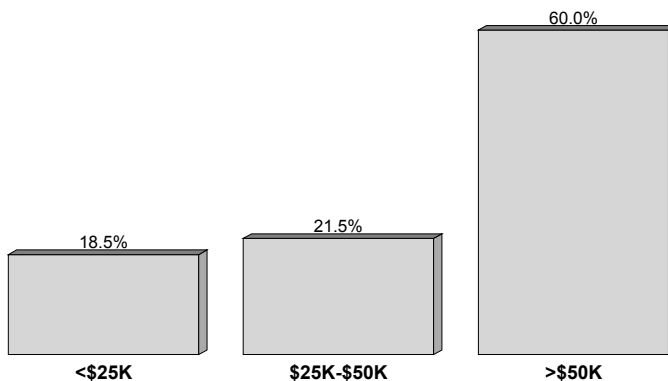

Demographic Breakout

Household Income

This report is based on Persons 12+ in LAUREL-HATTIESBURG, MS METRO - Std
RADIO LST PROF: WKZW-FM:MON-SUN 6AM-MID (WKZW-FM is Mon-Sun 6am-Mid)

Estimates displayed are reported for % Composition.