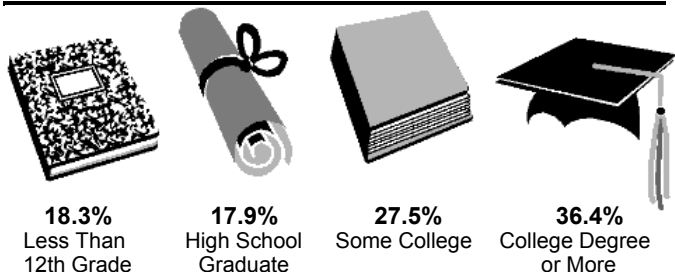

RADIO LST PROF: WKZW-FM:MON-SUN 6AM-MID

Target Persons: 17,400 Target Intab: 114
LAUREL-HATTIESBURG, MS
Qualitative Diary, Fall 2006, Spring 2006

Gender

43.2	% Male	56.8	% Female
-------------	---------------	-------------	-----------------

Employment Status

Full-Time	44.9%
Part-Time	17.2%
Not Employed	37.9%

Education

Home Ownership

Own	82.3%
Rent	14.5%
Other	3.3%

Presence of Children Under 12 in Household

None	64.3%
1 Child	15.4%
2 Children	15.0%
3 Or More Children	5.4%