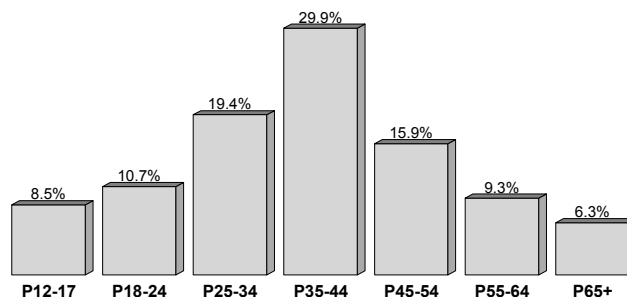

Employment Status

Full-Time	44.9%
Part-Time	17.2%
Not Employed	37.9%

Education

Home Ownership

Own	82.3%
Rent	14.5%
Other	3.3%

Presence of Children Under 12 in Household

None	64.3%
1 Child	15.4%
2 Children	15.0%
3 Or More Children	5.4%

Demographic Breakout

Household Income

This report is based on Persons 12+ in LAUREL-HATTIESBURG, MS METRO - Std
RADIO LST PROF: WKZW-FM:MON-SUN 6AM-MID (WKZW-FM is Mon-Sun 6am-Mid)

Estimates displayed are reported for % Composition.